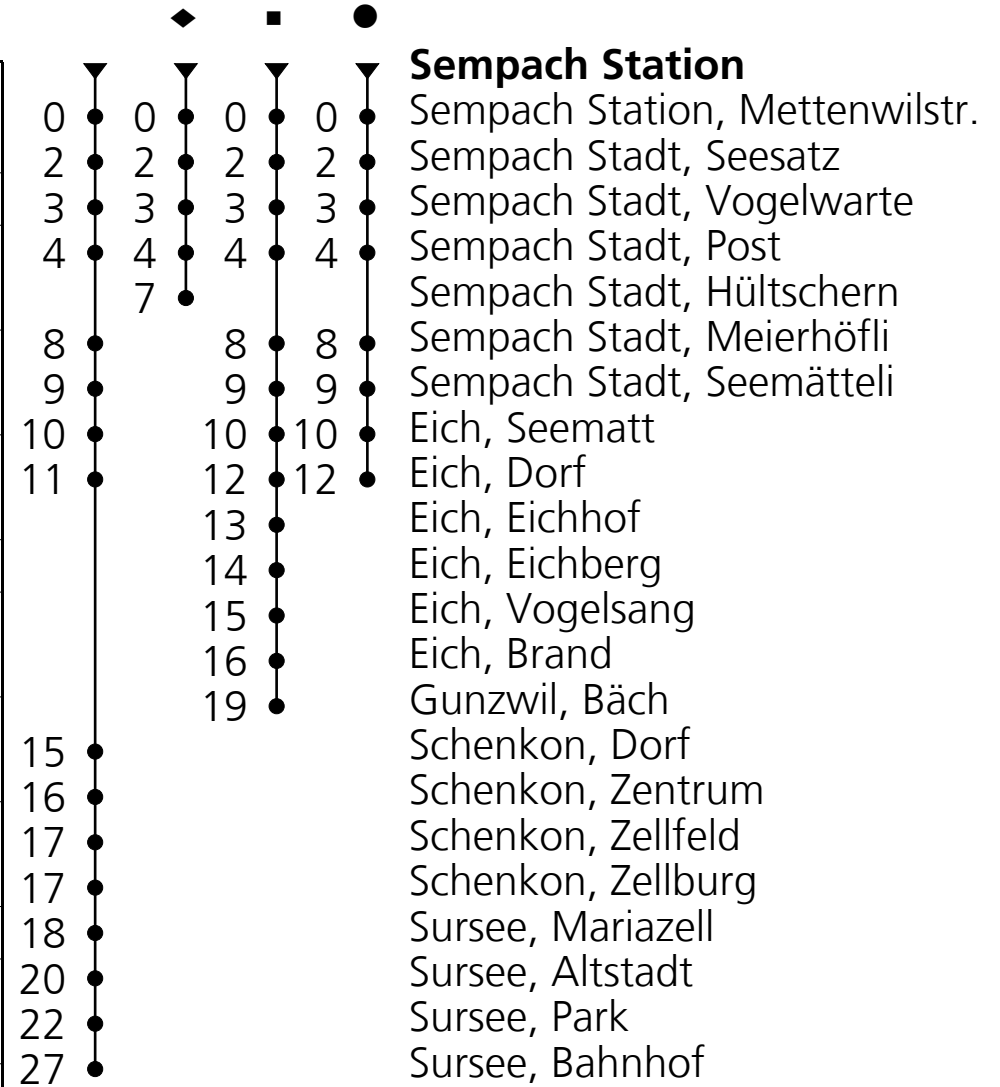

Approximate travel time in minutes

A = Only Friday

Holidays: 1. and 2. January, 19. and 22. April, 30. May, 10. and 20. June, 1. and 15. August, 1. November, 25. and 26. December